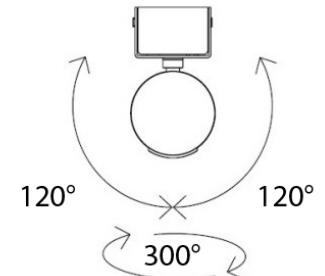

#### PHYSICAL

Shape: Cylinder  
 Length (mm): 90  
 Length (in): 3 <sup>9</sup>/<sub>16</sub>  
 Width (mm): 50  
 Width (in): 1 <sup>15</sup>/<sub>16</sub>  
 Height (mm): 90  
 Height (in): 3 <sup>9</sup>/<sub>16</sub>  
 Light Distribution: Adjustable / Direct  
 Weight (kg): 1.8  
 Weight (lbs): 4  
 Fixture Finish: WHI  
 Fixture Material: Metal

#### RATINGS AND CERTIFICATIONS

Certified By: CSA Certified to UL and CSA Standards  
 IP rating: IP20

108mm 4 1/4"

J-Box cover plate  
Included

108mm 4 1/4"

90mm 3 9/16"

90mm 3 9/16"

50mm 1 15/16"

#### PHYSICAL

Shape: Rectangle  
 Diameter (mm): 60  
 Diameter (in): 2 3/8  
 Length (mm): 138  
 Length (in): 5 7/16  
 Width (mm): 80  
 Width (in): 3 1/8  
 Height (mm): 144  
 Height (in): 5 11/16  
 Light Distribution: Adjustable / Direct  
 Weight (kg): 1.8  
 Weight (lbs): 4  
 Fixture Finish: WHI  
 Fixture Material: Metal

#### PHYSICAL

Shape: Cylinder  
 Diameter (mm): 50  
 Diameter (in): 1 15/16  
 Length (mm): 138  
 Length (in): 5 7/16  
 Height (mm): 116  
 Height (in): 4 9/16  
 Extension (mm): 115  
 Extension (in): 4 1/2  
 Light Distribution: Adjustable / Direct  
 Weight (kg): 1.8  
 Weight (lbs): 4  
 Fixture Finish: WHI  
 Fixture Material: Metal