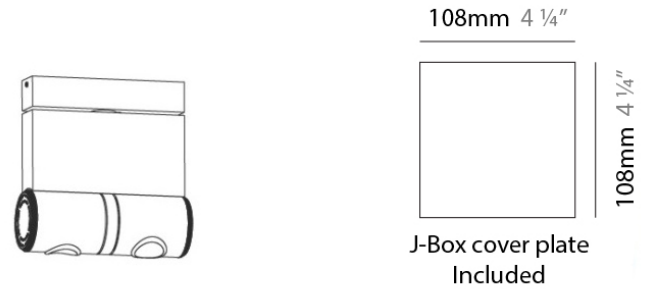

ROBOTIC SURFACE

D92166

PROJECT	
TYPE	
NOTES	
QUANTITY	
DATE	

GENERAL

Series: Robotic
Brand: Milan
Division: Design
Mounting Type: Surface
Mounting Location: Ceiling
Subcategory: Spots

PHYSICAL

Shape: Rectangle
Diameter (mm): 60
Diameter (in): 2 3/8
Length (mm): 138
Length (in): 5 7/16
Width (mm): 80
Width (in): 3 1/8
Height (mm): 144
Height (in): 5 11/16
Light Distribution: Adjustable / Direct
Weight (kg): 1.8
Weight (lbs): 4
Fixture Finish: WHI
Fixture Material: Metal

ELECTRICAL

Number of Lamps: 2
Lamp Type: LED
Total Output Wattage (W): 13.2
Max. Wattage Per Lamp (W): 6.6
Dimming: Non-Dimmable
Driver Included: Yes
Driver Location: External
Driver Type: Constant Current
Driver Class: Class 2
Input Voltage (V): 120
Lamp Voltage (V): 120
Constant Current (MA): 2 x 175
Upon Request: Dimmable option available with remote driver upon request

LED

Number of LEDs: 2
Color Temperature (°K): 2700
Max. Delivered Lumen (lm): 2 x 431.54
Nominal Lumen (lm): 2 x 800
CRI: >80 CRI

OPTICAL

Adjustability: Tilting and rotating

RATINGS AND CERTIFICATIONS

Certified By: CSA Certified to UL and CSA Standards
IP rating: IP20